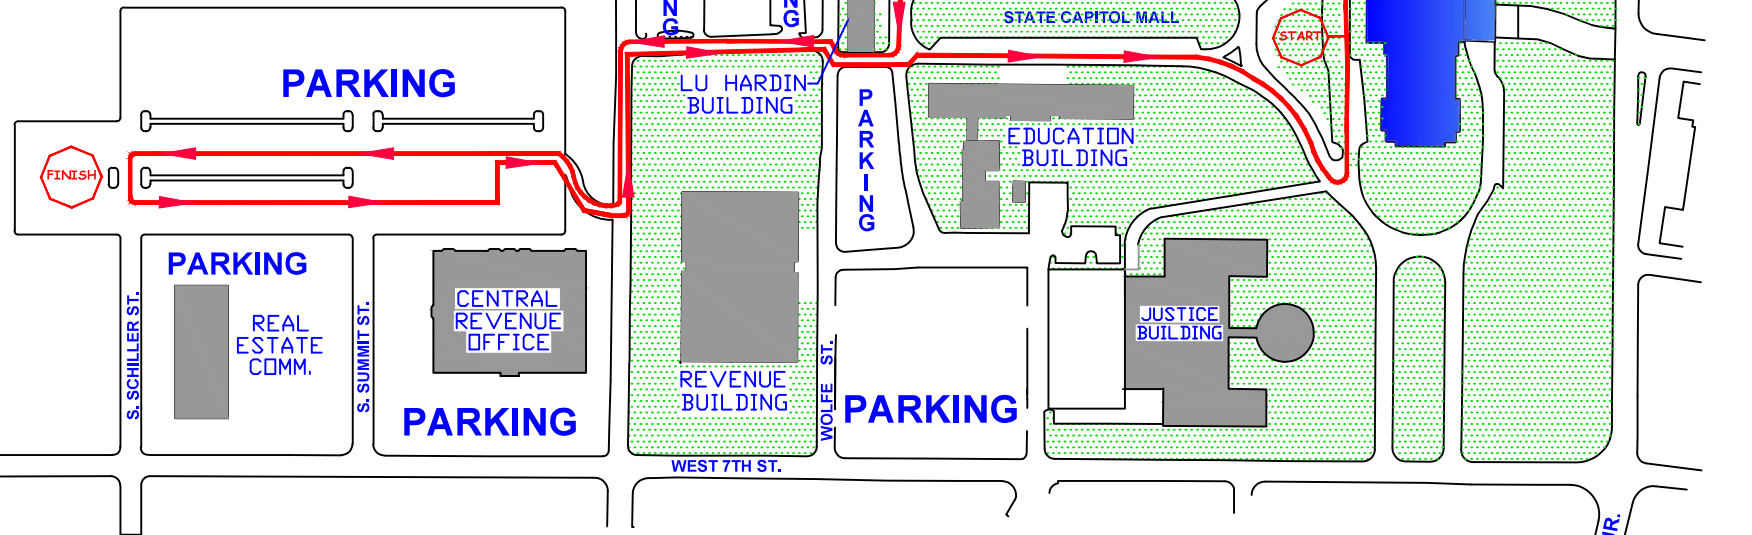

**91st General Assembly 2017-2018
Capitol Complex Shuttle Service**

Provided by Arkansas Secretary of State

Shuttle Route

Running Times:

7:00 a.m. - 9:00 a.m.

11:00 a.m. - 1:00 p.m.

3:00 p.m. - 5:00 p.m.

← - Shuttle Van Route

THE SHUTTLE VAN WILL RUN FROM THE WEST STEPS TO DESIGNATED PARKING AREA BEHIND THE REAL ESTATE COMM. BUILDING OFF OF (SCHILLER ST.) AND BACK TO THE WEST STEPS OF THE CAPITOL.

THE SHUTTLE DRIVER WILL RESPOND TO A SPECIAL REQUEST TO THE CAPITOL POLICE DISPATCH (501) 682-5173. AND SCHEDULED REQUEST BY THE LEGISLATORS.

**ARKANSAS
STATE CAPITOL
GROUNDS COMPLEX**